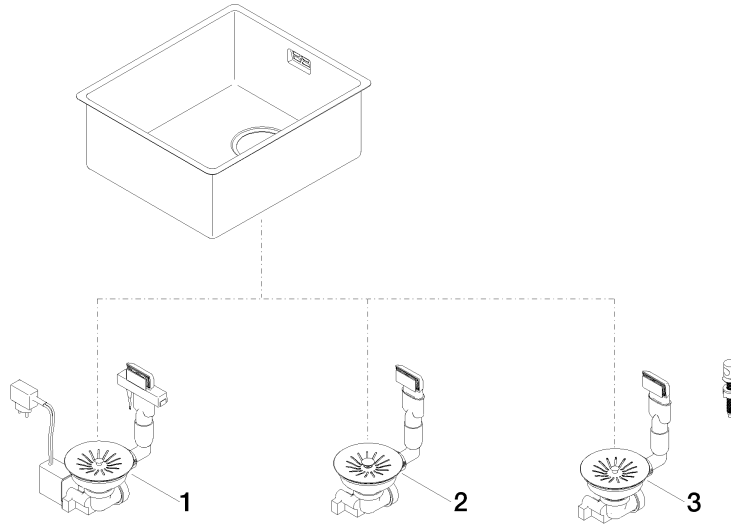

Single sink - Stainless Steel

38 340 003

- under-mounted
- 340 x 400 mm
- sink depth 175 mm
- suitable for base units 400 mm
- radius 12 mm

Drain and overflow set not included in the scope of supply. See Required miscellaneous.

Drain and overflow set not included in the scope of supply. See Required miscellaneous.

Required miscellaneous

Pop-up waste and overflow with electronic control - Stainless Steel 10 410 003-85
 • 3½" electronic drain valve (TouchFlow)

Required miscellaneous

Pop-up waste and overflow closable by hand - Stainless Steel 10 400 003-85
 • 3½" drain valve closable by hand

Required miscellaneous

Pop-up waste and overflow with knob - Stainless Steel 10 405 003-85
 • 3½" strainer waste valve

Single sink - Stainless Steel

38 340 003

mm [inches]

Single sink - Stainless Steel

38 340 003

Spare parts list

No.	Item Number	Name	Quantity used	Delivery time
1	10 410 003-85	Pop-up waste and overflow with electronic control - Stainless Steel	1	2
2	10 400 003-85	Pop-up waste and overflow closable by hand - Stainless Steel	1	2
3	10 405 003-85	Pop-up waste and overflow with knob - Stainless Steel	1	2