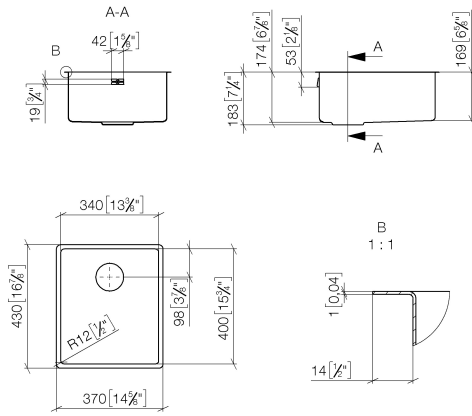

Required miscellaneous

Pop-up waste and overflow closable by hand - Stainless Steel 10 400 003-85
 • 3½" drain valve closable by hand

Required miscellaneous

Pop-up waste and overflow with knob - Stainless Steel 10 405 003-85
 • 3½" strainer waste valve

Single sink - Stainless Steel

38 340 003

mm [inches]

Single sink - Stainless Steel

38 340 003

Spare parts list

No.	Item Number	Name	Quantity used	Delivery time
1	10 410 003-85	Pop-up waste and overflow with electronic control - Stainless Steel	1	2
2	10 400 003-85	Pop-up waste and overflow closable by hand - Stainless Steel	1	2
3	10 405 003-85	Pop-up waste and overflow with knob - Stainless Steel	1	2